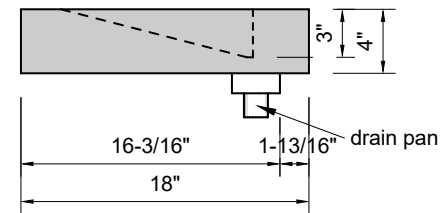

TOP VIEW

FRONT VIEW

SIDE VIEW

Model #: SS-36-00
Small Slope
no faucet holes