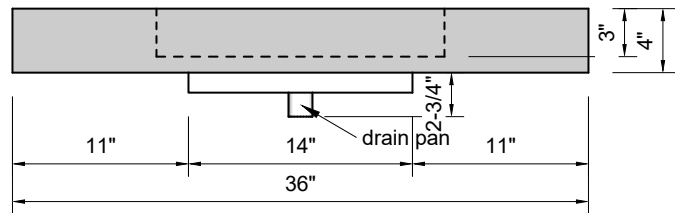

TOP VIEW

FRONT VIEW

SIDE VIEW

Model #: SS-36-00
Small Slope
no faucet holes