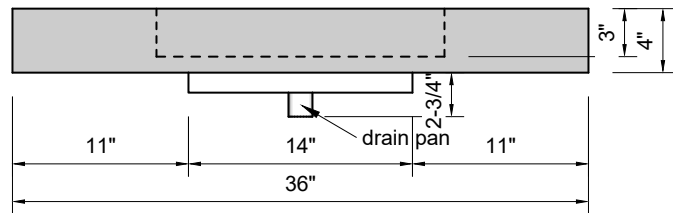

TOP VIEW

FRONT VIEW

SIDE VIEW

Model #: SS-36-01
Small Slope
single faucet hole