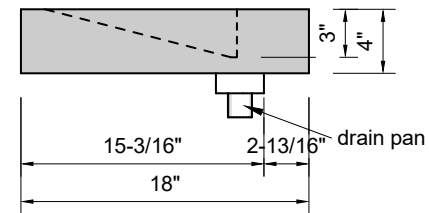

TOP VIEW

FRONT VIEW

SIDE VIEW

Model #: SS-36-01
Small Slope
single faucet hole