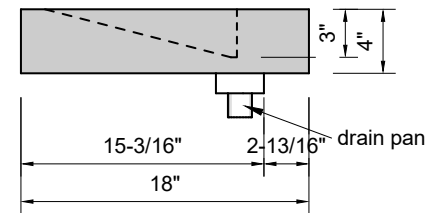

TOP VIEW

FRONT VIEW

SIDE VIEW

Model #: SS-36-03
Small Slope
8" widespread faucet holes