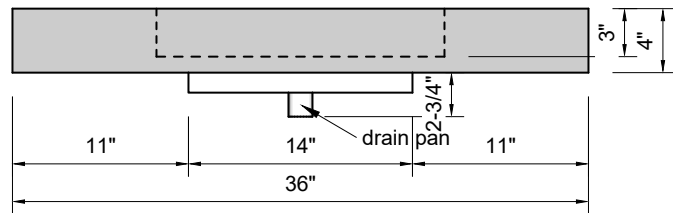

TOP VIEW

FRONT VIEW

SIDE VIEW

Model #: SS-36-03
Small Slope
8" widespread faucet holes