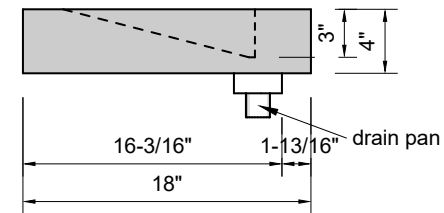

TOP VIEW

FRONT VIEW

SIDE VIEW

Model #: SS-40-00
Small Slope
no faucet holes