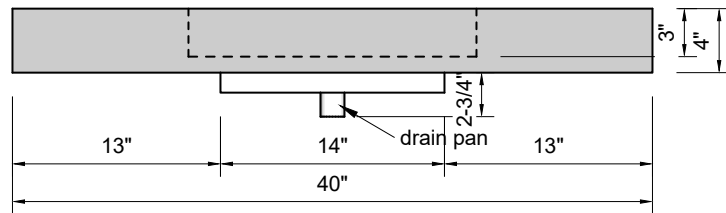

TOP VIEW

FRONT VIEW

SIDE VIEW

Model #: SS-40-00
Small Slope
no faucet holes