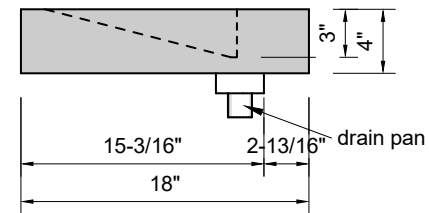

TOP VIEW

FRONT VIEW

SIDE VIEW

Model #: SS-40-01
Small Slope
single faucet hole