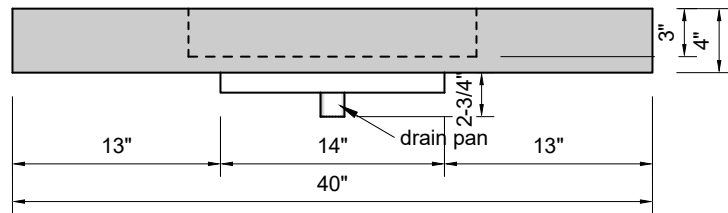

TOP VIEW

FRONT VIEW

SIDE VIEW

Model #: SS-40-01
Small Slope
single faucet hole