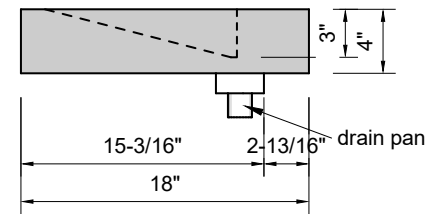

TOP VIEW

FRONT VIEW

SIDE VIEW

Model #: SS-40-03
Small Slope
8" widespread faucet holes