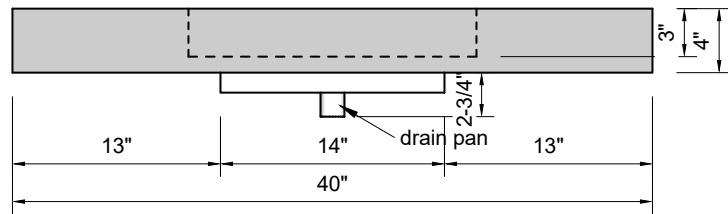

TOP VIEW

FRONT VIEW

SIDE VIEW

Model #: SS-40-03
Small Slope
8" widespread faucet holes