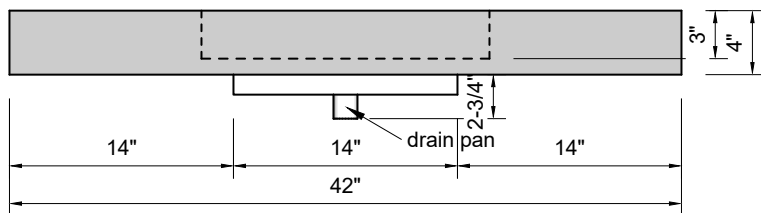

TOP VIEW

FRONT VIEW

SIDE VIEW

Model #: SS-42-00
Small Slope
no faucet holes