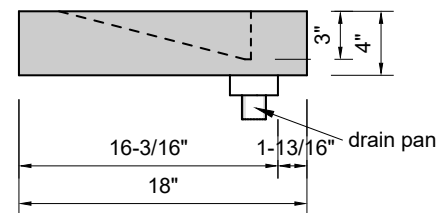

TOP VIEW

FRONT VIEW

SIDE VIEW

Model #: SS-42-00
Small Slope
no faucet holes