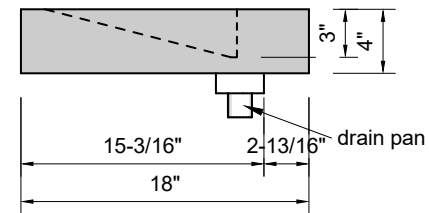

TOP VIEW

FRONT VIEW

SIDE VIEW

Model #: SS-42-01
Small Slope
single faucet hole