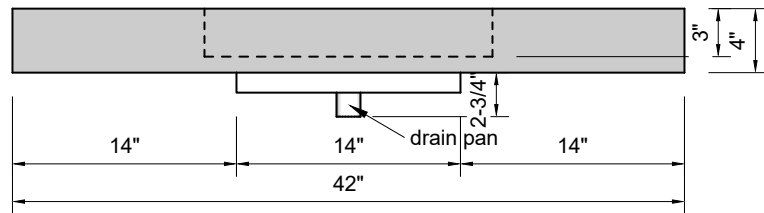

TOP VIEW

FRONT VIEW

SIDE VIEW

Model #: SS-42-01
Small Slope
single faucet hole