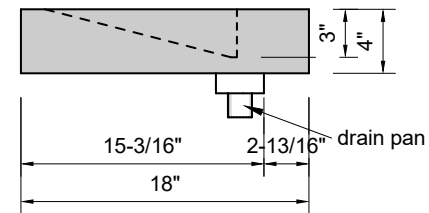

TOP VIEW

FRONT VIEW

SIDE VIEW

Model #: SS-42-03
Small Slope
8" widespread faucet holes