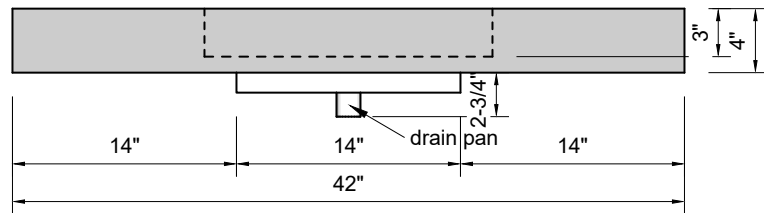

TOP VIEW

FRONT VIEW

SIDE VIEW

Model #: SS-42-03
Small Slope
8" widespread faucet holes