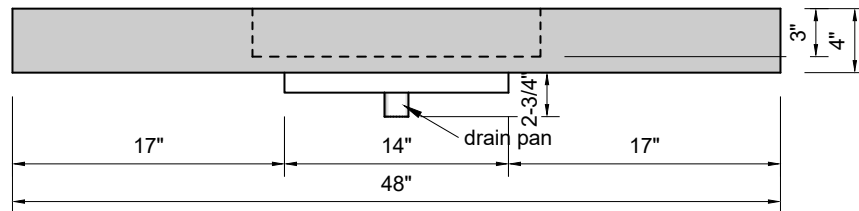

TOP VIEW

FRONT VIEW

SIDE VIEW

Model #: SS-48-00
Small Slope
no faucet holes