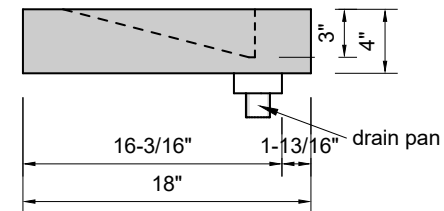

TOP VIEW

FRONT VIEW

SIDE VIEW

Model #: SS-48-00
Small Slope
no faucet holes