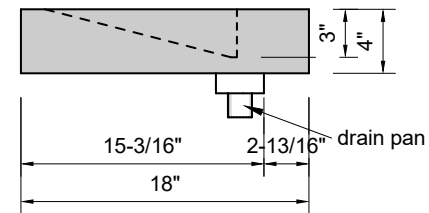

TOP VIEW

FRONT VIEW

SIDE VIEW

Model #: SS-48-01
Small Slope
single faucet hole