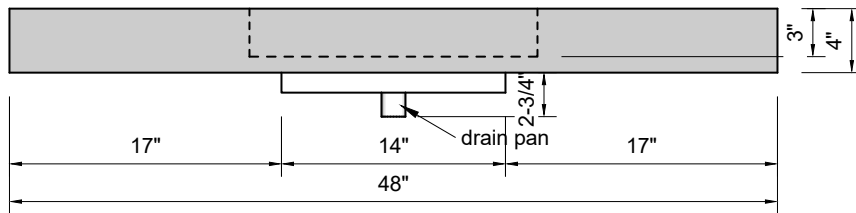

TOP VIEW

FRONT VIEW

SIDE VIEW

Model #: SS-48-01
Small Slope
single faucet hole