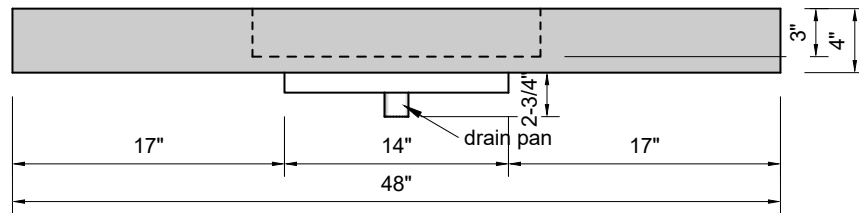

TOP VIEW

FRONT VIEW

SIDE VIEW

Model #: SS-48-03
Small Slope
8" widespread faucet holes