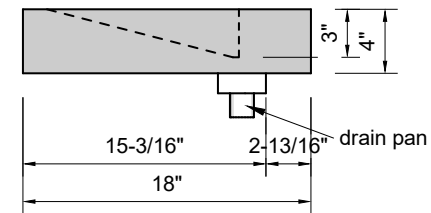

TOP VIEW

FRONT VIEW

SIDE VIEW

Model #: SS-48-03
Small Slope
8" widespread faucet holes