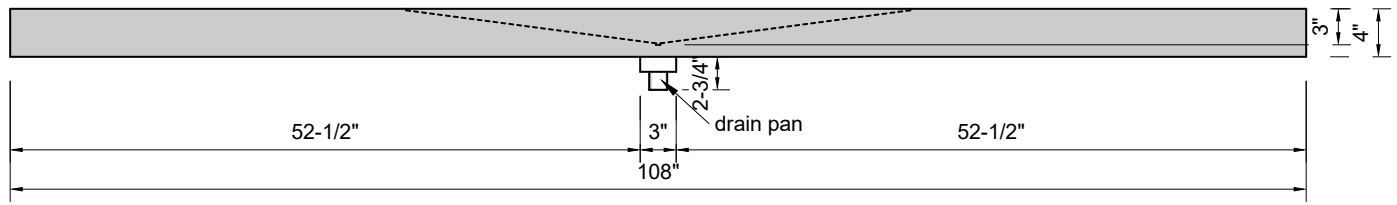

TOP VIEW

FRONT VIEW

SIDE VIEW

Model #: WD-108-00
Wedge
no faucet holes