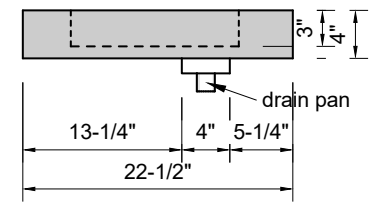

TOP VIEW

FRONT VIEW

SIDE VIEW

Model #: WD-108-00
Wedge
no faucet holes