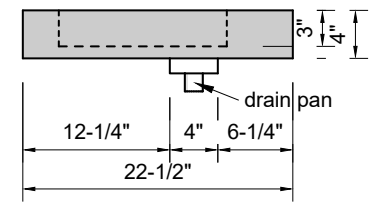

TOP VIEW

FRONT VIEW

SIDE VIEW

Model #: WD-108-01
Wedge
single faucet holes