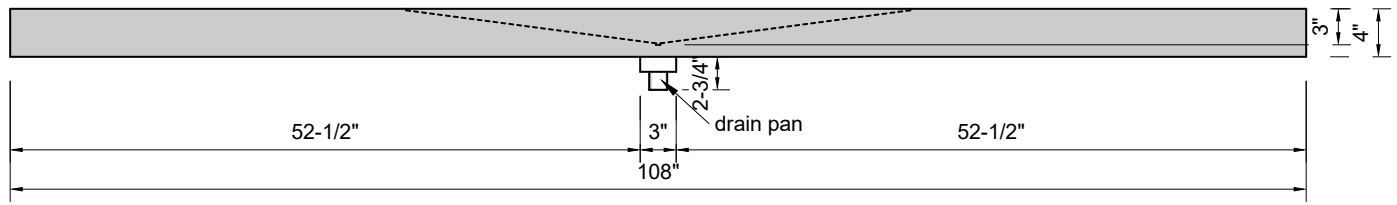

TOP VIEW

FRONT VIEW

SIDE VIEW

Model #: WD-108-01
Wedge
single faucet holes