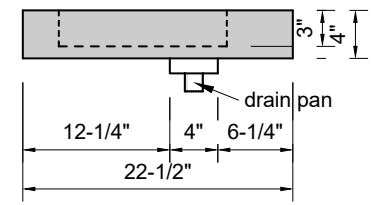

TOP VIEW

FRONT VIEW

SIDE VIEW

Model #: WD-108-03
Wedge
8" widespread faucet holes