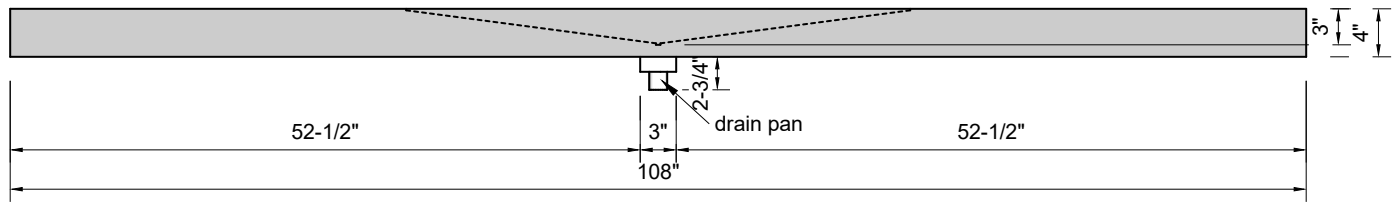

TOP VIEW

FRONT VIEW

SIDE VIEW

Model #: WD-108-03
Wedge
8" widespread faucet holes