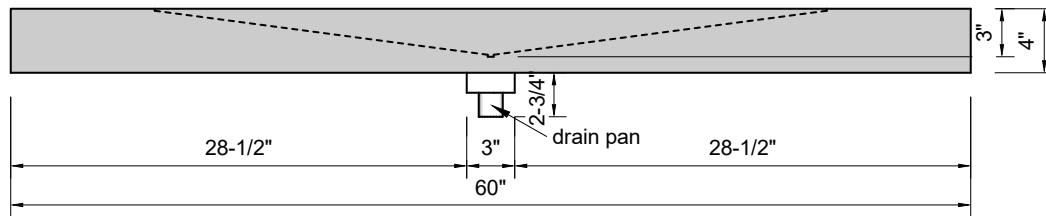

TOP VIEW

FRONT VIEW

SIDE VIEW

Model #: WD-60-00
Wedge
no faucet holes