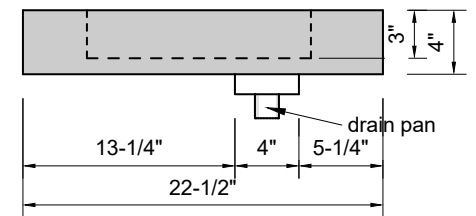

TOP VIEW

FRONT VIEW

SIDE VIEW

Model #: WD-60-00
Wedge
no faucet holes