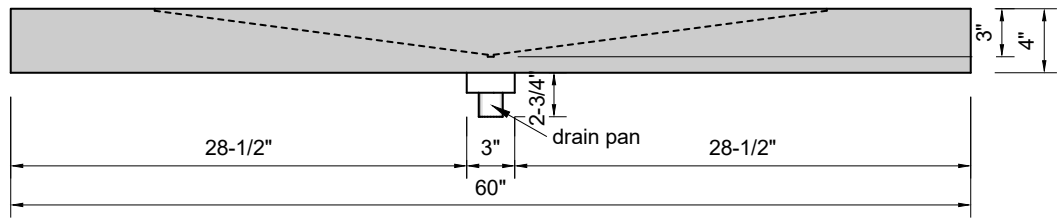

TOP VIEW

FRONT VIEW

SIDE VIEW

Model #: WD-60-01
Wedge
single faucet holes