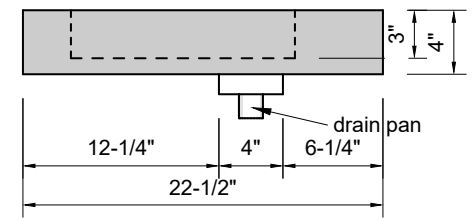

TOP VIEW

FRONT VIEW

SIDE VIEW

Model #: WD-60-01
Wedge
single faucet holes