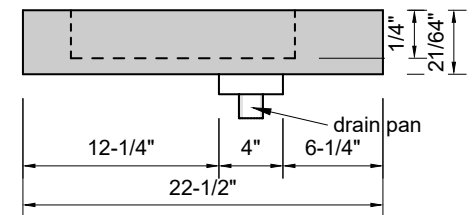

TOP VIEW

FRONT VIEW

SIDE VIEW

Model #: WD-60-03
Wedge
8" widespread faucet holes