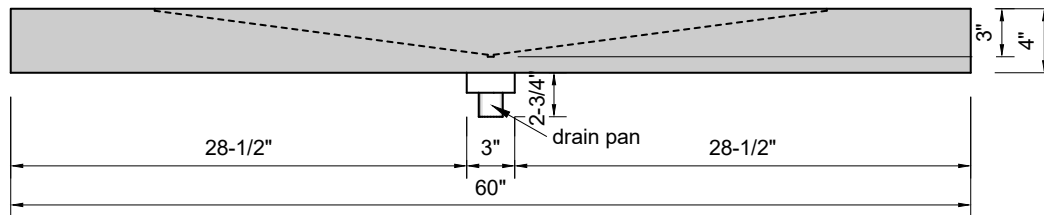

TOP VIEW

FRONT VIEW

SIDE VIEW

Model #: WD-60-03
Wedge
8" widespread faucet holes