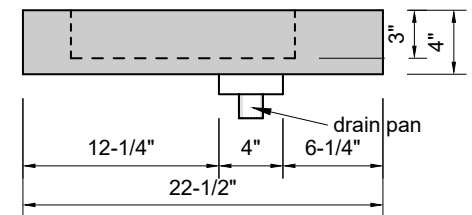

TOP VIEW

FRONT VIEW

SIDE VIEW

Model #: WD-66-01
Wedge
single faucet holes