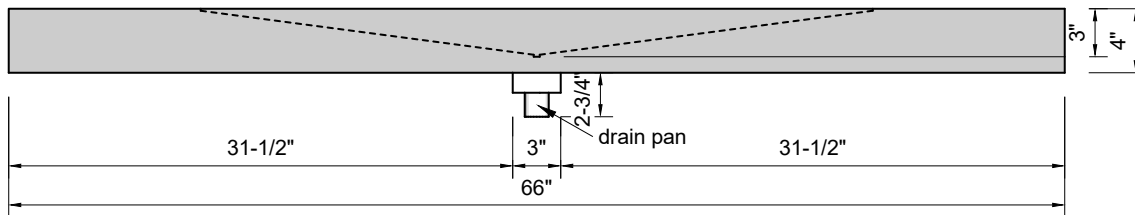

TOP VIEW

FRONT VIEW

SIDE VIEW

Model #: WD-66-01
Wedge
single faucet holes