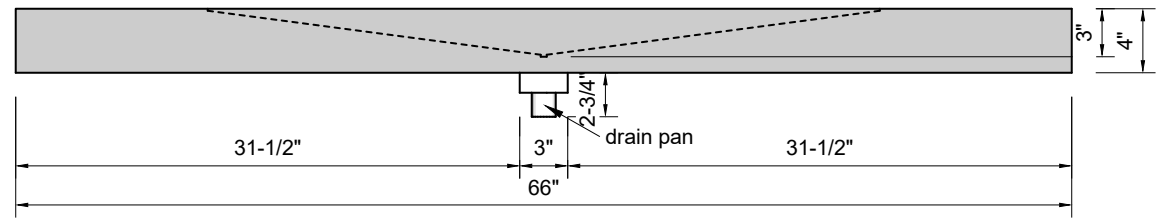

TOP VIEW

FRONT VIEW

SIDE VIEW

Model #: WD-66-03
Wedge
8" widespread faucet holes