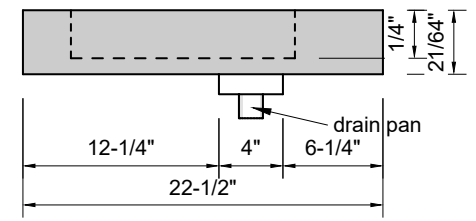

TOP VIEW

FRONT VIEW

SIDE VIEW

Model #: WD-66-03
Wedge
8" widespread faucet holes