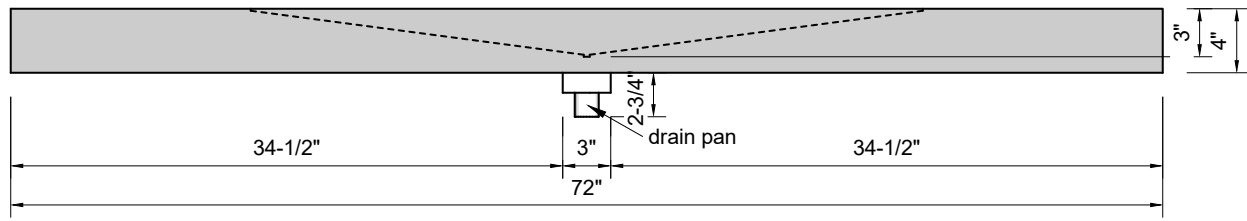

TOP VIEW

FRONT VIEW

SIDE VIEW

Model #: WD-72-00
Wedge
no faucet holes