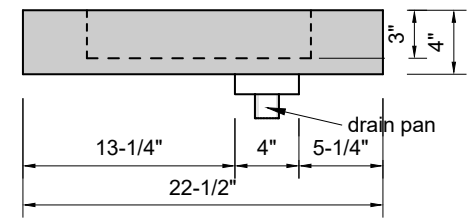

TOP VIEW

FRONT VIEW

SIDE VIEW

Model #: WD-72-00
Wedge
no faucet holes