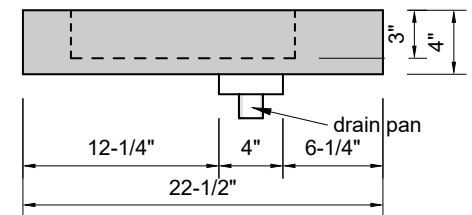

TOP VIEW

FRONT VIEW

SIDE VIEW

Model #: WD-72-01
Wedge
single faucet holes