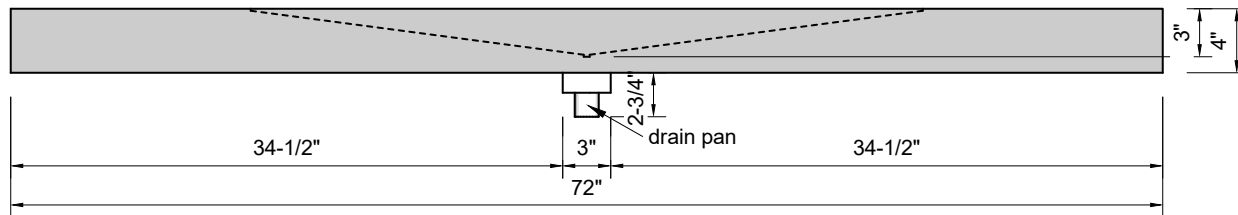

TOP VIEW

FRONT VIEW

SIDE VIEW

Model #: WD-72-01
Wedge
single faucet holes