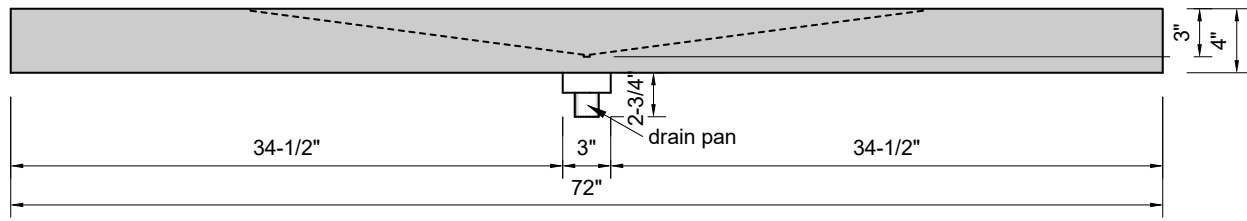

TOP VIEW

FRONT VIEW

SIDE VIEW

Model #: WD-72-03
Wedge
8" widespread faucet holes