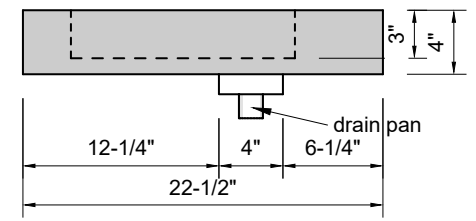

TOP VIEW

FRONT VIEW

SIDE VIEW

Model #: WD-72-03
Wedge
8" widespread faucet holes