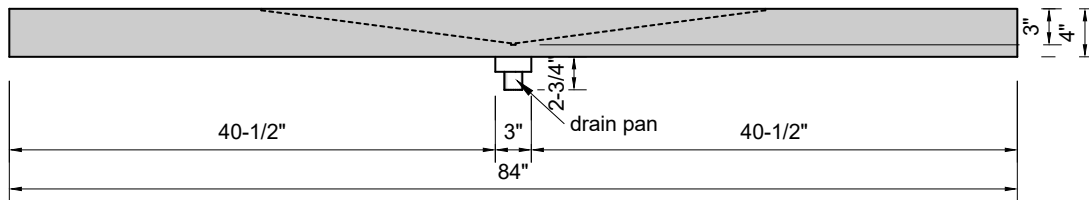

TOP VIEW

FRONT VIEW

SIDE VIEW

Model #: WD-84-00
Wedge
no faucet holes