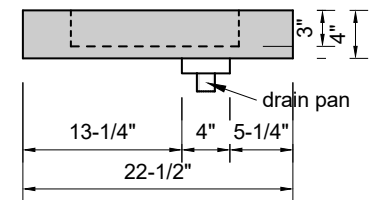

TOP VIEW

FRONT VIEW

SIDE VIEW

Model #: WD-84-00
Wedge
no faucet holes