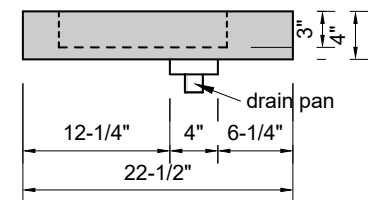

TOP VIEW

FRONT VIEW

SIDE VIEW

Model #: WD-84-01
Wedge
single faucet holes