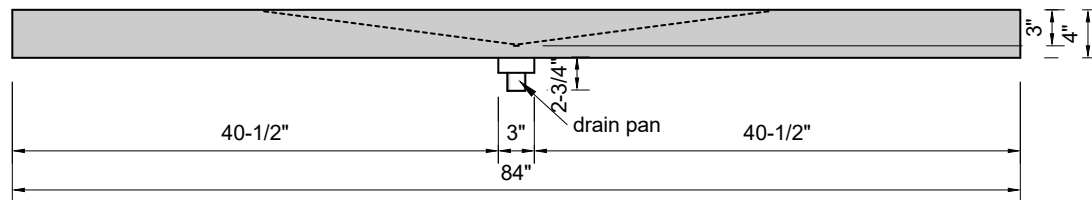

TOP VIEW

FRONT VIEW

SIDE VIEW

Model #: WD-84-01
Wedge
single faucet holes