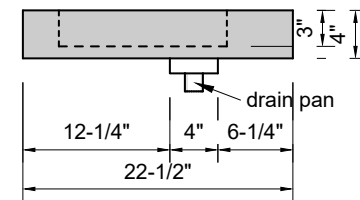

TOP VIEW

FRONT VIEW

SIDE VIEW

Model #: WD-84-03
Wedge
8" widespread faucet holes