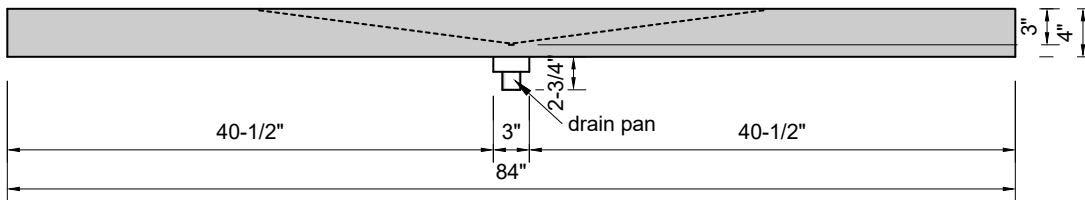

TOP VIEW

FRONT VIEW

SIDE VIEW

Model #: WD-84-03
Wedge
8" widespread faucet holes