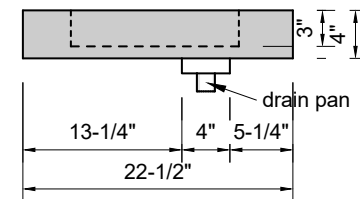

TOP VIEW

FRONT VIEW

SIDE VIEW

Model #: WD-96-00
Wedge
no faucet holes