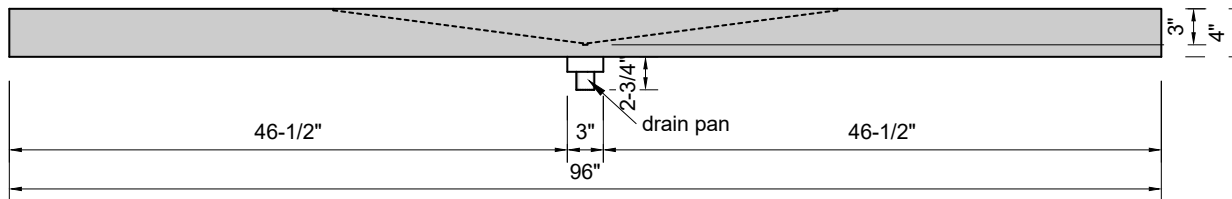

TOP VIEW

FRONT VIEW

SIDE VIEW

Model #: WD-96-00
Wedge
no faucet holes