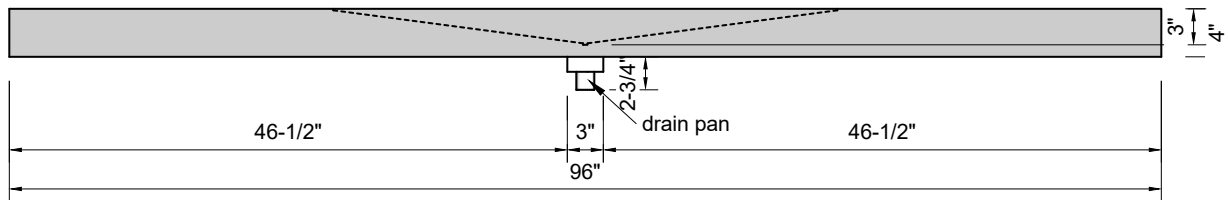

TOP VIEW

FRONT VIEW

SIDE VIEW

**Model #: WD-96-01**  
**Wedge**  
**single faucet holes**