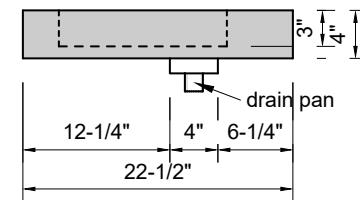

TOP VIEW

FRONT VIEW

SIDE VIEW

**Model #: WD-96-01**  
**Wedge**  
**single faucet holes**