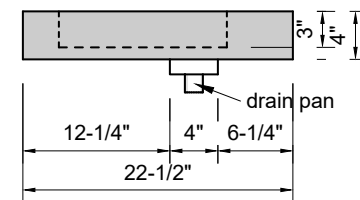

TOP VIEW

FRONT VIEW

SIDE VIEW

**Model #: WD-96-03**  
**Wedge**  
**8" widespread faucet holes**