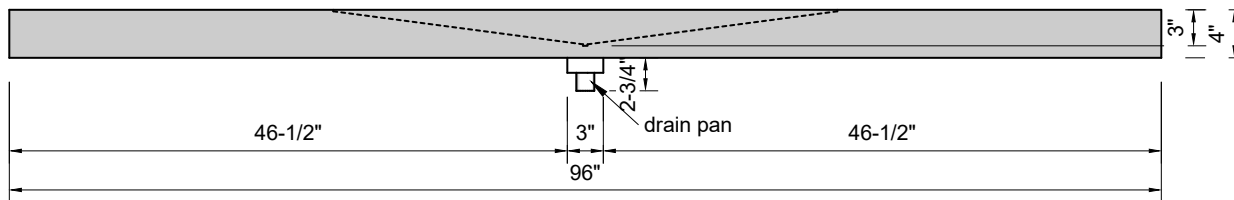

TOP VIEW

FRONT VIEW

SIDE VIEW

**Model #: WD-96-03**  
**Wedge**  
**8" widespread faucet holes**