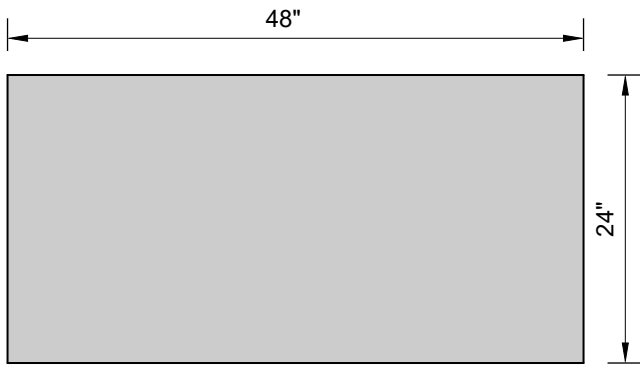

DECO COFFEE TABLE

TOP VIEW

FRONT VIEW

SIDE VIEW