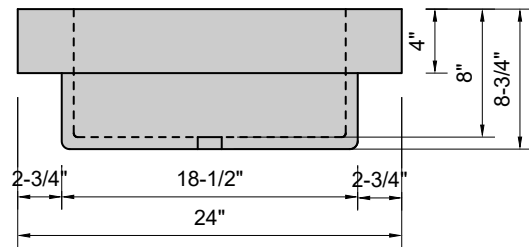

TOP VIEW

FRONT VIEW

SIDE VIEW

**Model #: BA-24-00**  
**Basin**  
**no faucet holes**