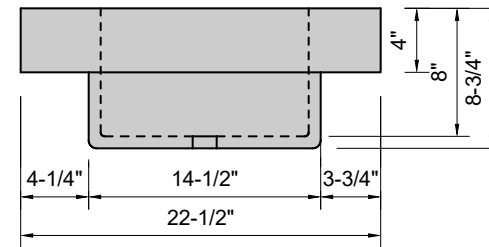

TOP VIEW

FRONT VIEW

SIDE VIEW

**Model #: BA-24-00**  
**Basin**  
**no faucet holes**