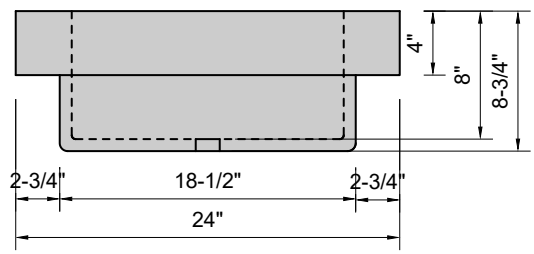

TOP VIEW

FRONT VIEW

SIDE VIEW

Model #: BA-24-01
Basin
single faucet hole