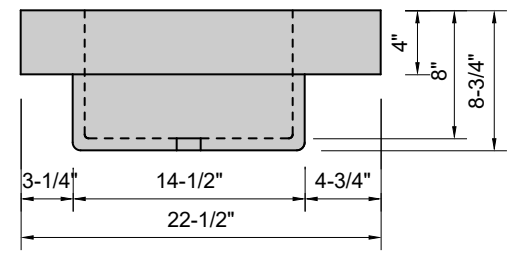

TOP VIEW

FRONT VIEW

SIDE VIEW

Model #: BA-24-01
Basin
single faucet hole