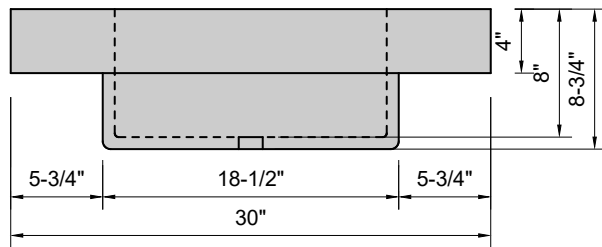

TOP VIEW

FRONT VIEW

SIDE VIEW

Model #: BA-30-00
Basin
no faucet holes