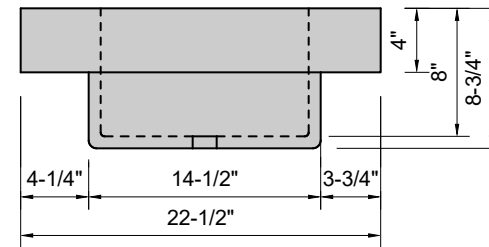

TOP VIEW

FRONT VIEW

SIDE VIEW

Model #: BA-30-00
Basin
no faucet holes