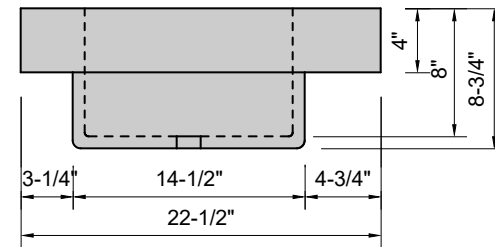

TOP VIEW

FRONT VIEW

SIDE VIEW

Model #: BA-30-01
Basin
single faucet hole