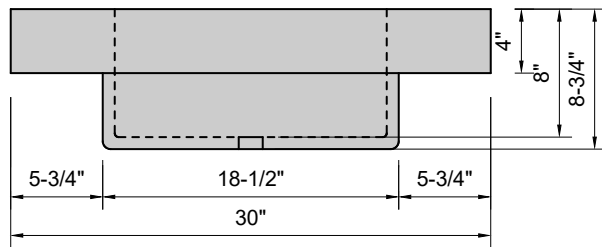

TOP VIEW

FRONT VIEW

SIDE VIEW

Model #: BA-30-01
Basin
single faucet hole