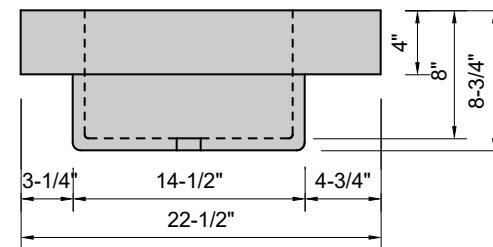

TOP VIEW

FRONT VIEW

SIDE VIEW

Model #: BA-30-03
Basin
8" widespread faucet holes