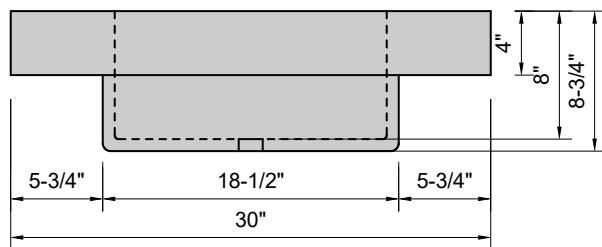

TOP VIEW

FRONT VIEW

SIDE VIEW

Model #: BA-30-03
Basin
8" widespread faucet holes