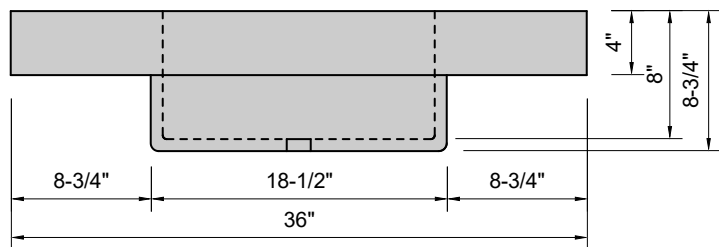

TOP VIEW

FRONT VIEW

SIDE VIEW

Model #: BA-36-00
Basin
no faucet holes