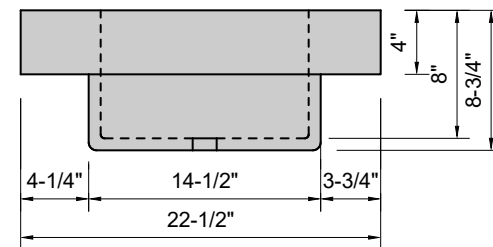

TOP VIEW

FRONT VIEW

SIDE VIEW

Model #: BA-36-00
Basin
no faucet holes