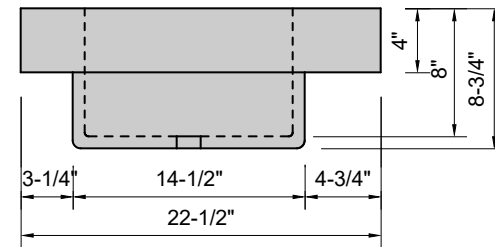

TOP VIEW

FRONT VIEW

SIDE VIEW

Model #: BA-36-01
Basin
single faucet hole