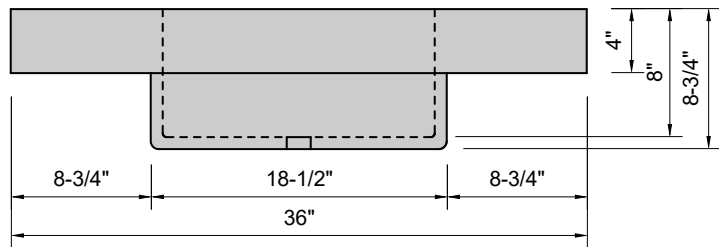

TOP VIEW

FRONT VIEW

SIDE VIEW

Model #: BA-36-01
Basin
single faucet hole