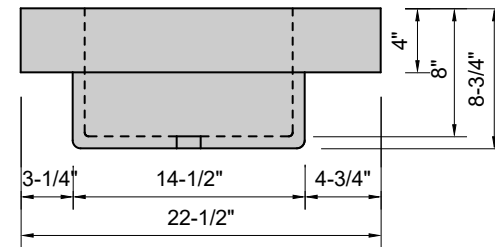

TOP VIEW

FRONT VIEW

SIDE VIEW

Model #: BA-36-03
Basin
8" widespread faucet holes