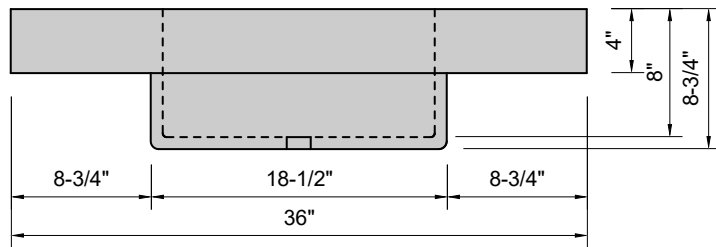

TOP VIEW

FRONT VIEW

SIDE VIEW

Model #: BA-36-03
Basin
8" widespread faucet holes