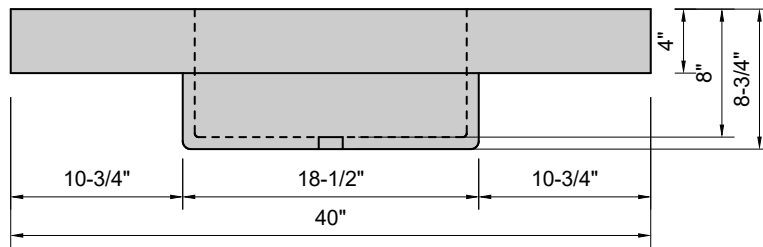

TOP VIEW

FRONT VIEW

SIDE VIEW

Model #: BA-40-00
Basin
no faucet holes