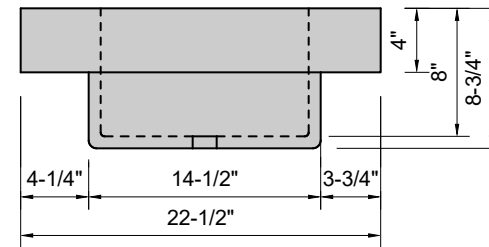

TOP VIEW

FRONT VIEW

SIDE VIEW

Model #: BA-40-00
Basin
no faucet holes