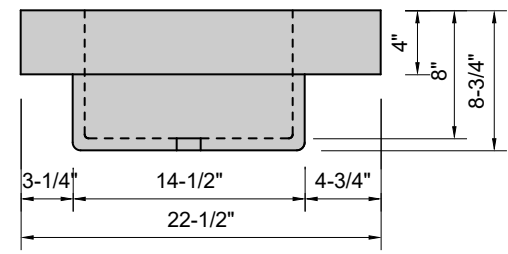

TOP VIEW

FRONT VIEW

SIDE VIEW

Model #: BA-40-01
Basin
single faucet hole