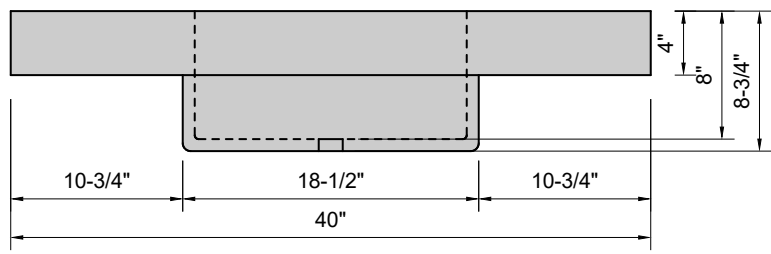

TOP VIEW

FRONT VIEW

SIDE VIEW

Model #: BA-40-01
Basin
single faucet hole