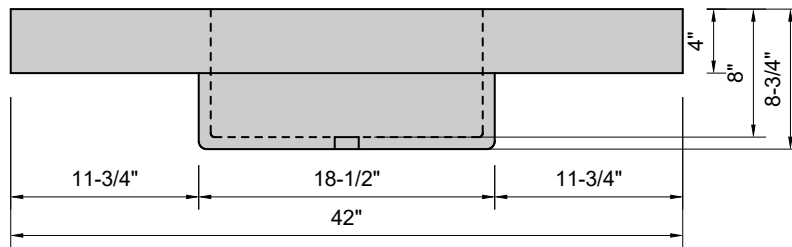

TOP VIEW

FRONT VIEW

SIDE VIEW

Model #: BA-42-00
Basin
no faucet holes