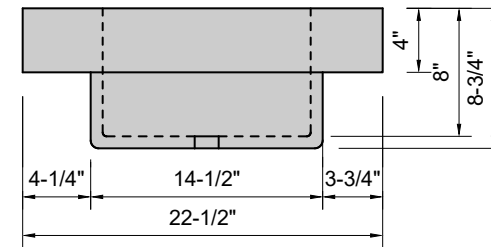

TOP VIEW

FRONT VIEW

SIDE VIEW

Model #: BA-42-00
Basin
no faucet holes