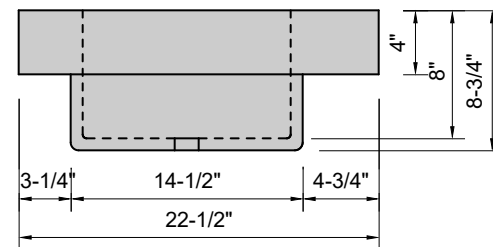

TOP VIEW

FRONT VIEW

SIDE VIEW

Model #: BA-42-01
Basin
single faucet hole