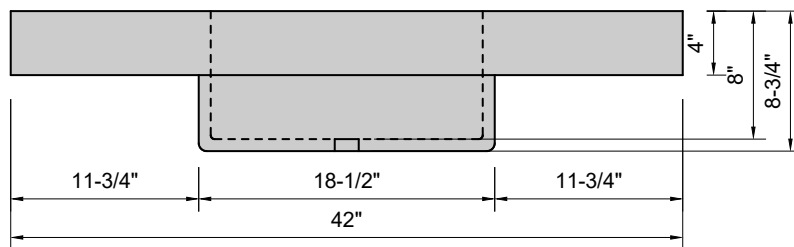

TOP VIEW

FRONT VIEW

SIDE VIEW

Model #: BA-42-01
Basin
single faucet hole