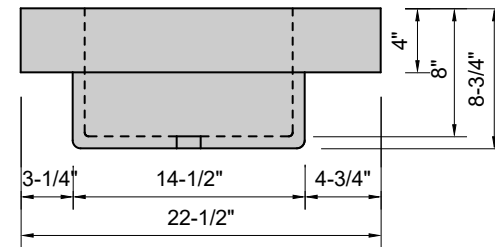

TOP VIEW

FRONT VIEW

SIDE VIEW

Model #: BA-42-03
Basin
8" widespread faucet holes