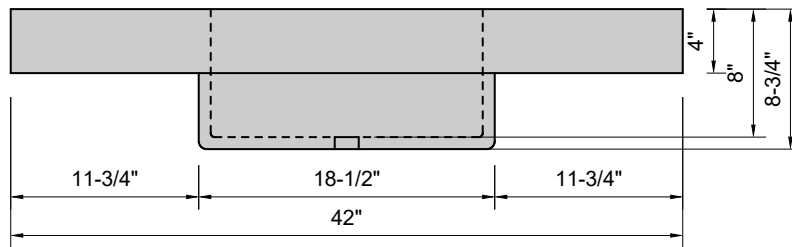

TOP VIEW

FRONT VIEW

SIDE VIEW

Model #: BA-42-03
Basin
8" widespread faucet holes