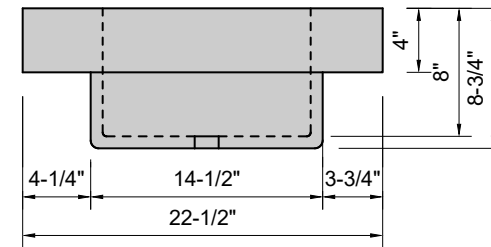

TOP VIEW

FRONT VIEW

SIDE VIEW

Model #: BA-48-00
Basin
no faucet holes