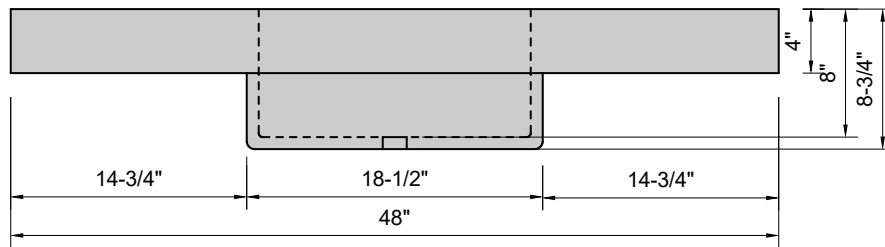

TOP VIEW

FRONT VIEW

SIDE VIEW

Model #: BA-48-00
Basin
no faucet holes