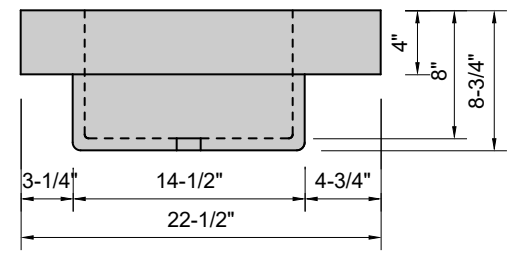

TOP VIEW

FRONT VIEW

SIDE VIEW

Model #: BA-48-01
Basin
single faucet hole