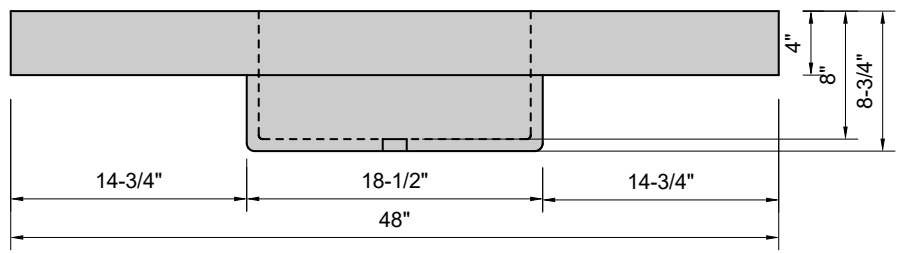

TOP VIEW

FRONT VIEW

SIDE VIEW

Model #: BA-48-01
Basin
single faucet hole