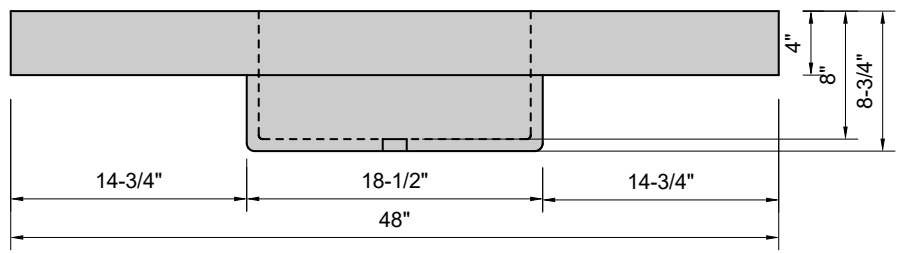

TOP VIEW

FRONT VIEW

SIDE VIEW

Model #: BA-48-03
Basin
8" widespread faucet holes