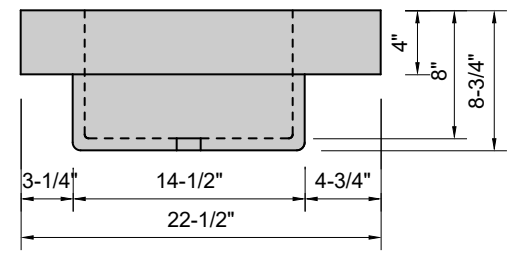

TOP VIEW

FRONT VIEW

SIDE VIEW

Model #: BA-48-03
Basin
8" widespread faucet holes