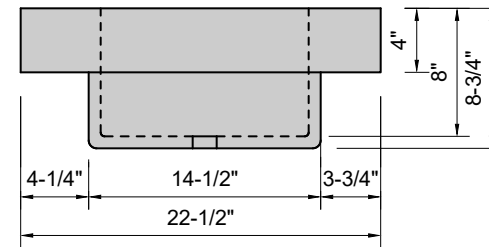

TOP VIEW

FRONT VIEW

SIDE VIEW

Model #: BA-60-00
Basin
no faucet holes