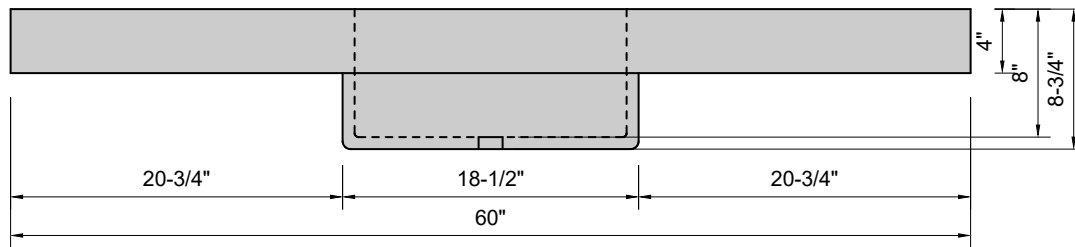

TOP VIEW

FRONT VIEW

SIDE VIEW

Model #: BA-60-00
Basin
no faucet holes