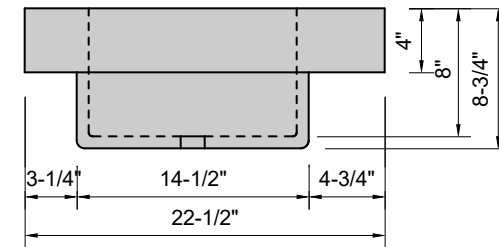

TOP VIEW

FRONT VIEW

SIDE VIEW

Model #: BA-60-01
Basin
single faucet hole