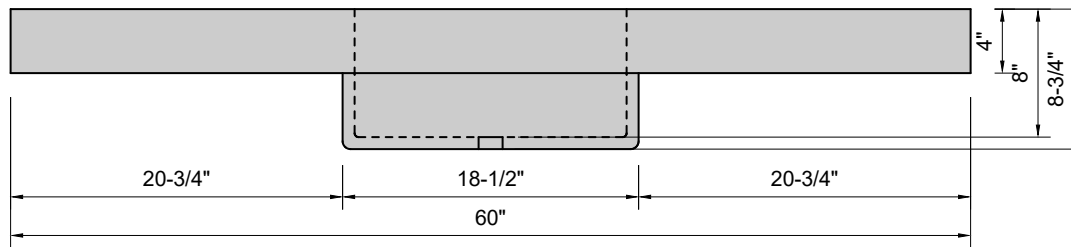

TOP VIEW

FRONT VIEW

SIDE VIEW

Model #: BA-60-01
Basin
single faucet hole