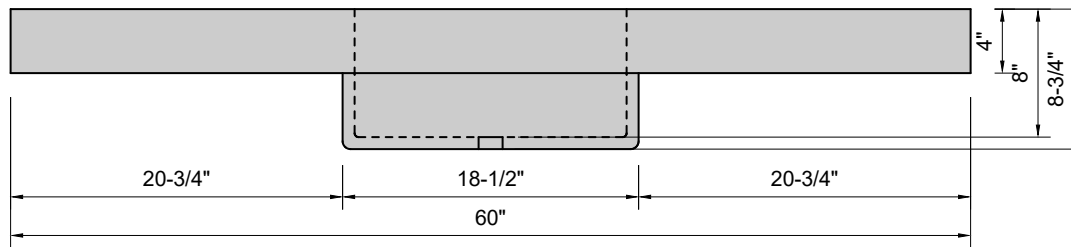

TOP VIEW

FRONT VIEW

SIDE VIEW

Model #: BA-60-03
Basin
8" widespread faucet holes