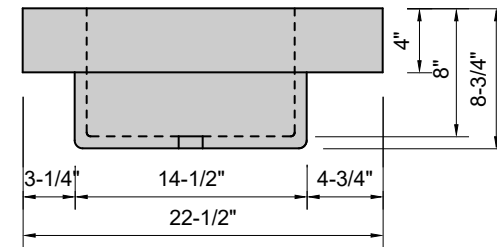

TOP VIEW

FRONT VIEW

SIDE VIEW

Model #: BA-60-03
Basin
8" widespread faucet holes