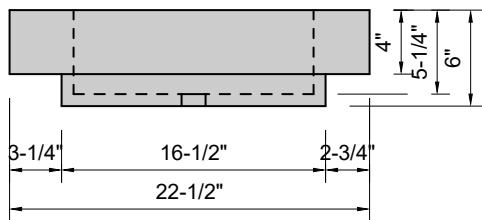

TOP VIEW

FRONT VIEW

SIDE VIEW

Model #: BR-108-00
Breeze
no faucet holes