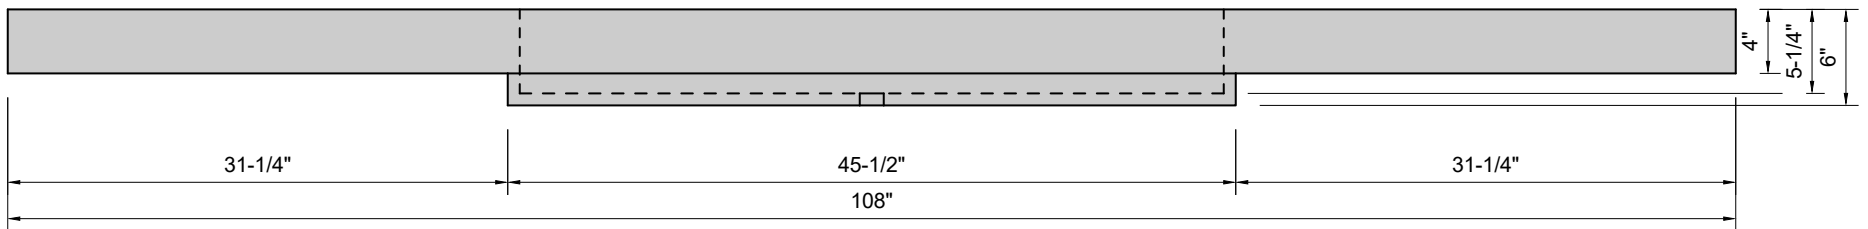

TOP VIEW

FRONT VIEW

SIDE VIEW

Model #: BR-108-00
Breeze
no faucet holes